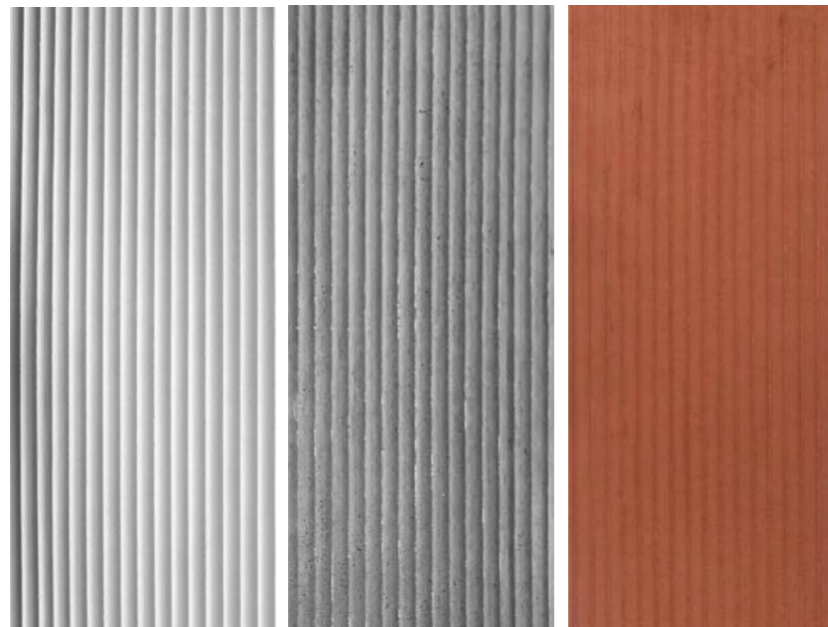

RIPPLE BOARD

Category

Pure soft stone

Thickness

2-7MM

Usable area

Wall/Background wall

Size: 3000*600MM

Beige

Grey

Red