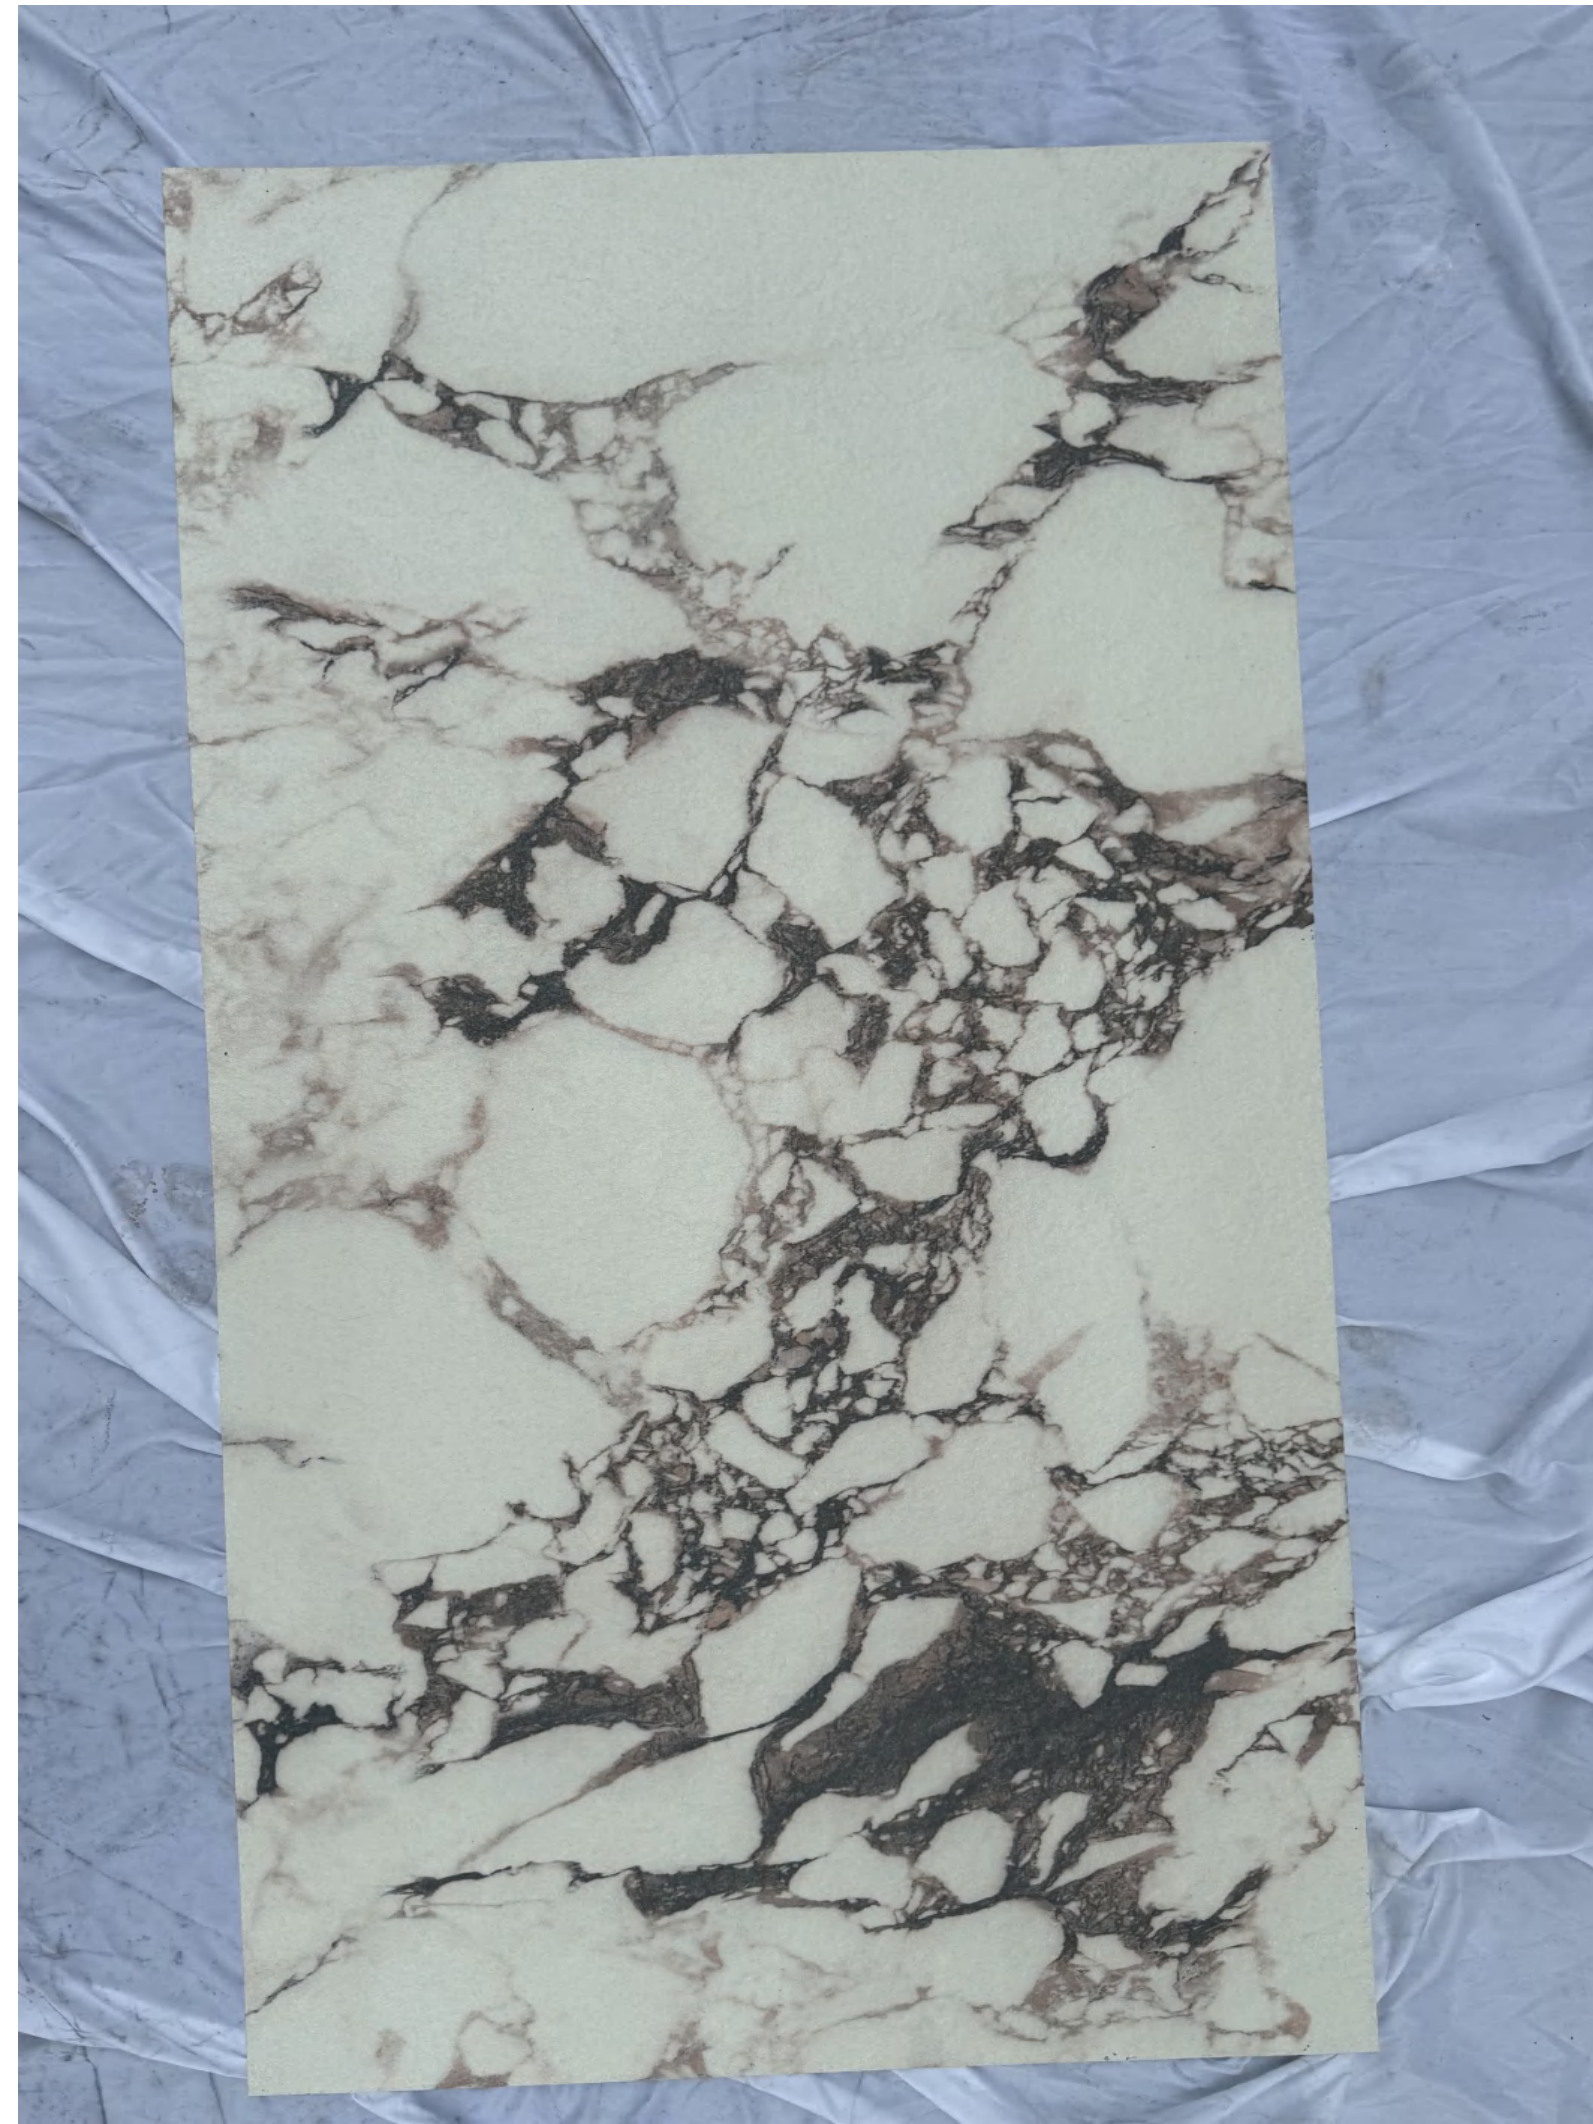

NEW

Marble

PRODUCT INFORMATION

Category
Pure soft stone

Thickness
3-5MM

Usable area
Wall/Background wall

Size:
1200*600MM

COLOUR

Runa Light Yellow

SIZE 1200*600

Runa Light Yellow

Bul gari

SIZE 1200*600

Nero Margi ua

SIZE 1200*600

Caslan

SIZE 1200*600