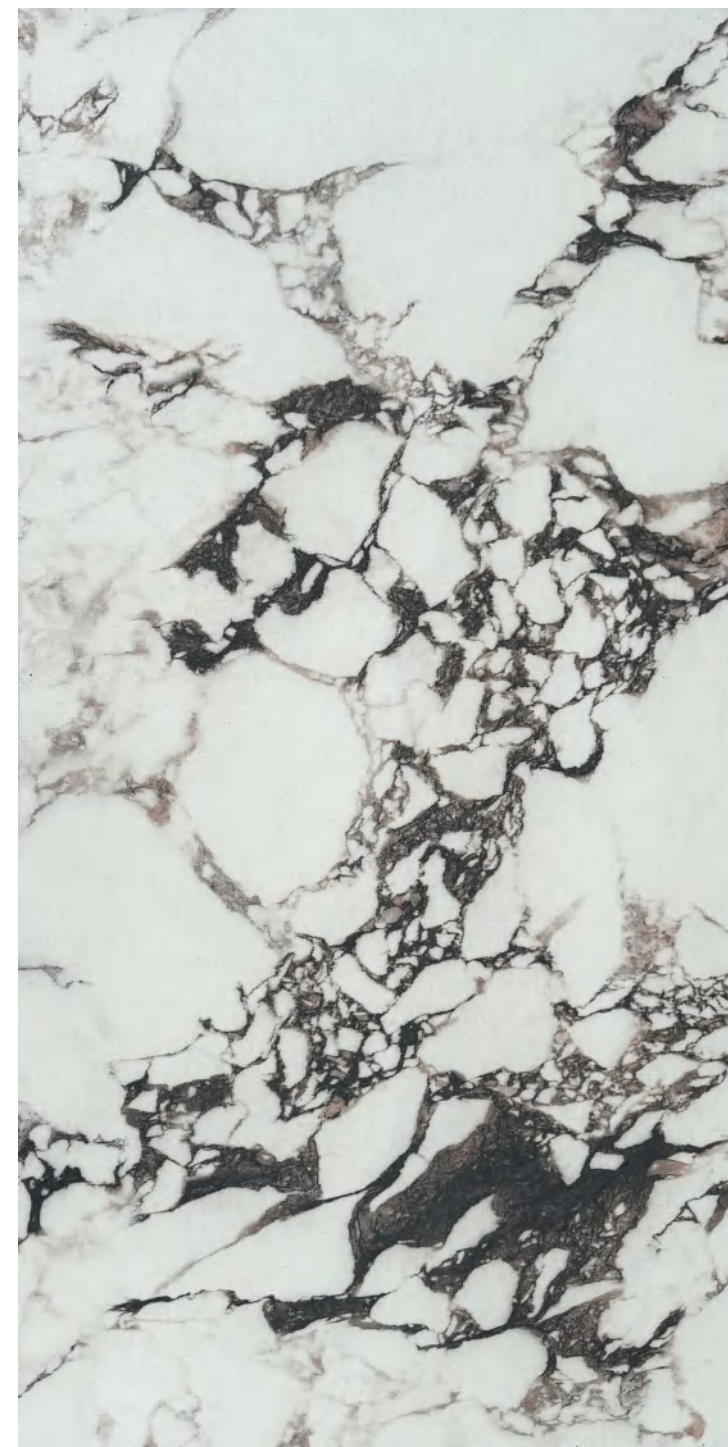

NEW

Marble

PRODUCT INFORMATION

Category
Pure soft stone

Thickness
3-5MM

Usable area
Wall/Background wall

Size:
1200*600MM

COLOUR

Runa Light Brown

Runa Light Yellow

Bulgari

Nero Margiua

Caslan

Runa Light Brown

SIZE 1200*600

Runa Light Brown

Runa Light Yellow

SIZE 1200*600

Runa Light Yellow

Bul gari

SIZE 1200*600

Nero Margi ua

SIZE 1200*600

Caslan

SIZE 1200*600