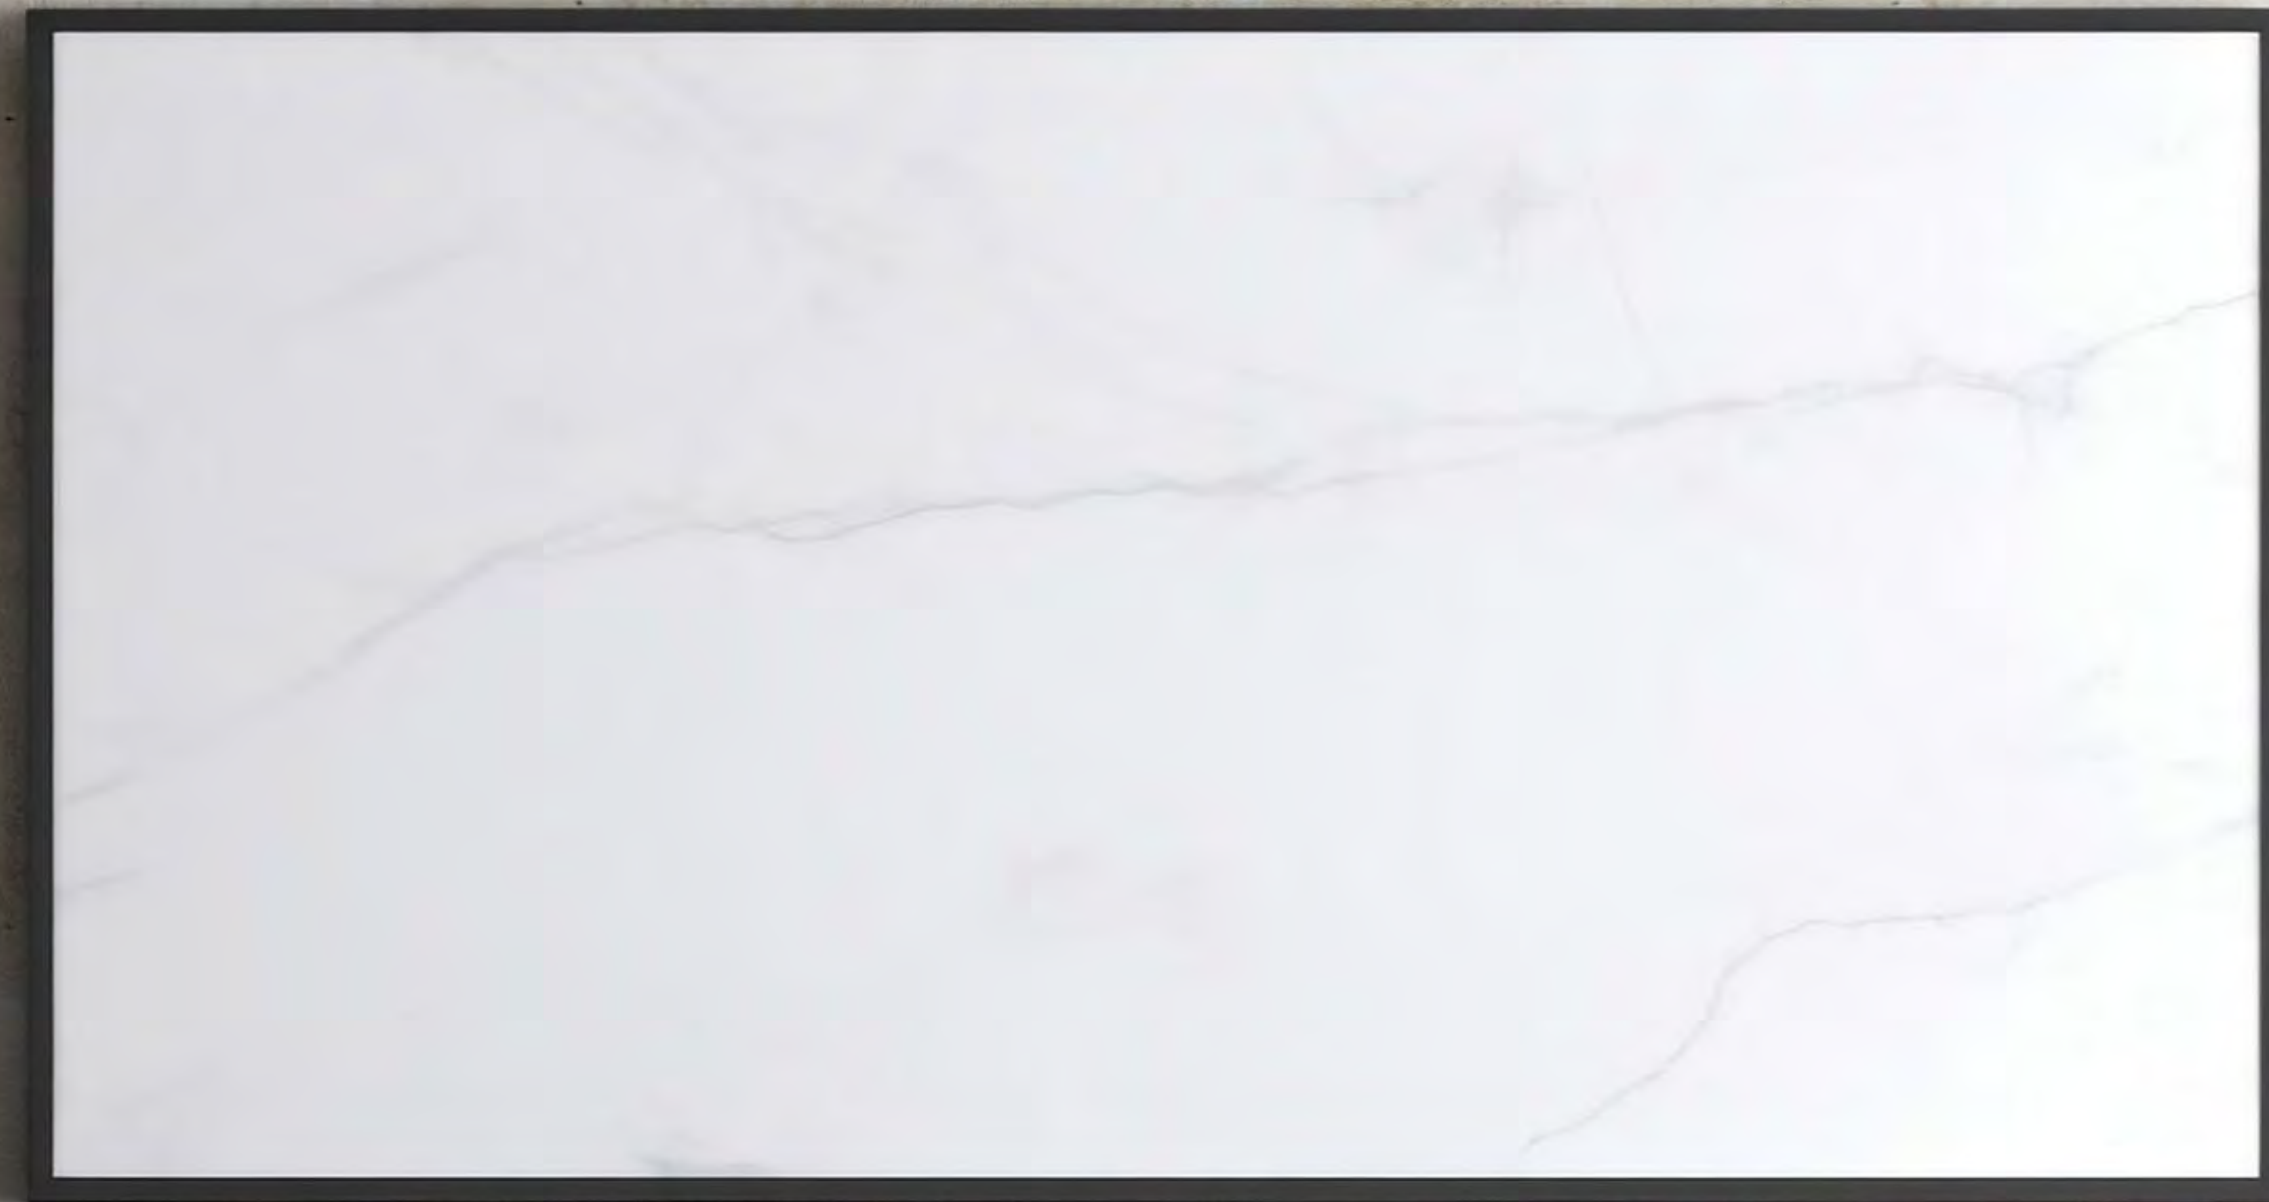

NEW

Marble

PRODUCT INFORMATION

Category
Pure soft stone

Thickness
3-5MM

Usable area
Wall/Background wall

Size:
1200*600MM

COLOUR

Runa Light Brown

Runa Light Yellow

Bulgari

Nero Margiua

Caslan

Runa Light Brown

SIZE 1200*600

Runa Light Brown

Runa Light Yellow

SIZE 1200*600

Runa Light Yellow

Bul gari

SIZE 1200*600

Nero Margi ua

SIZE 1200*600

Caslan

SIZE 1200*600