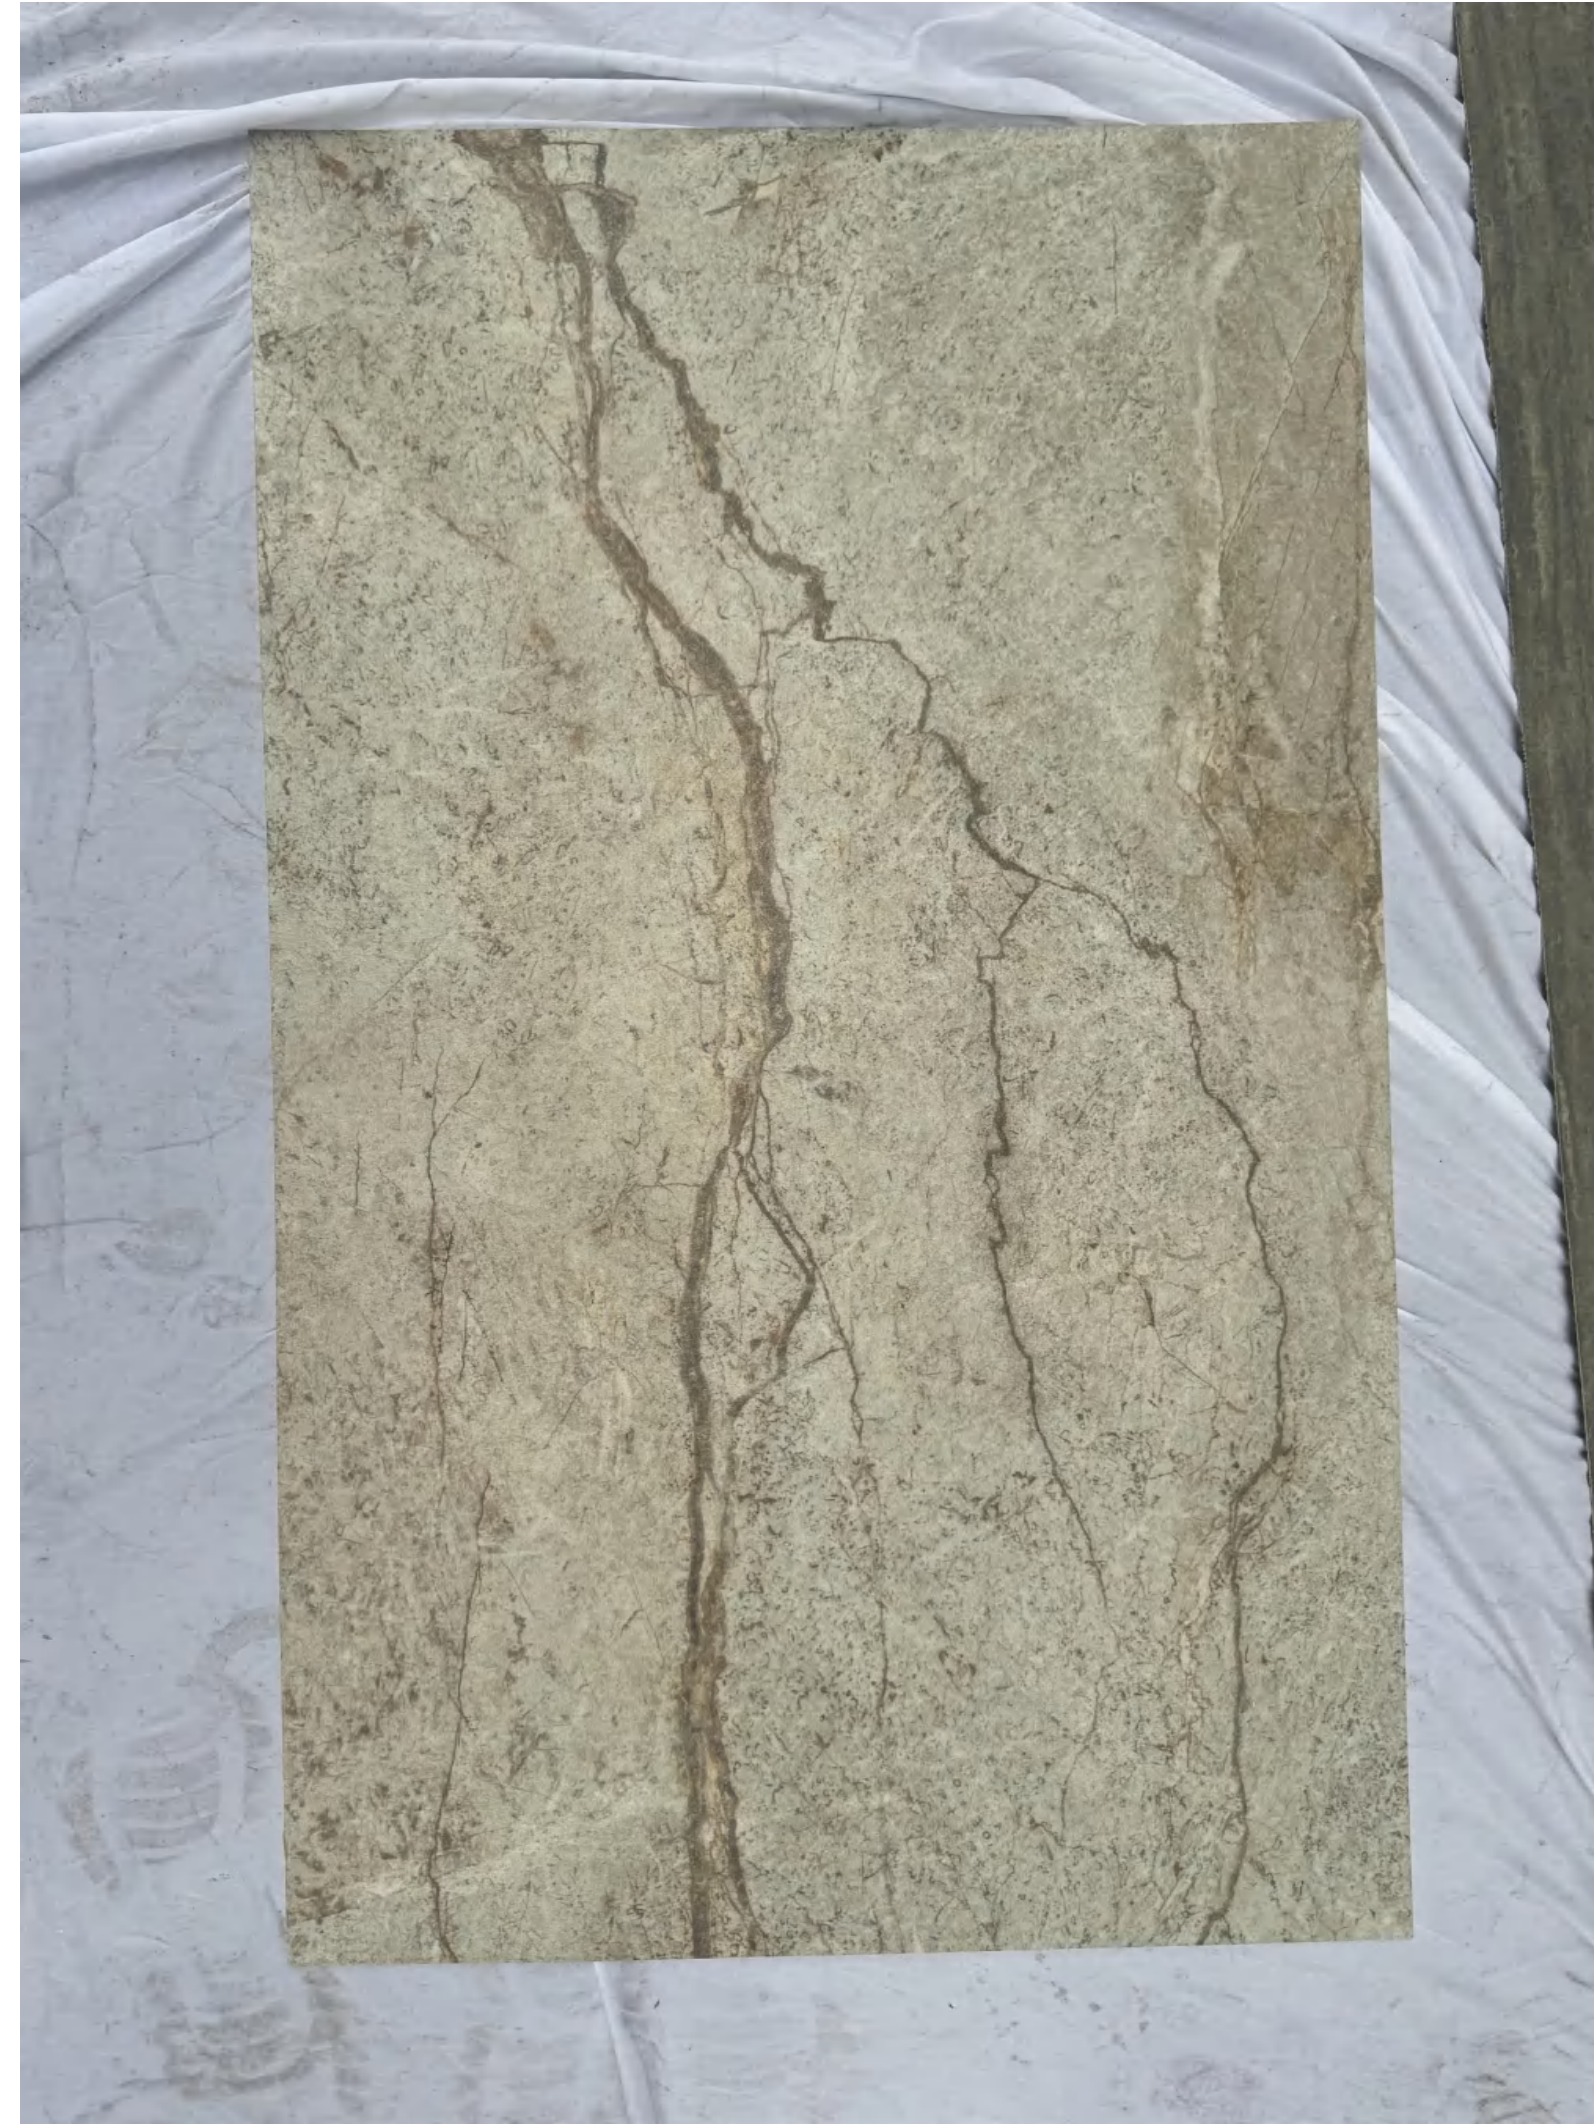

NEW

Marble

PRODUCT INFORMATION

Category
Pure soft stone

Thickness
3-5MM

Usable area
Wall/Background wall

Size:
1200*600MM

COLOUR

Runa Light Yellow

SIZE 1200*600

Runa Light Yellow

Bul gari

SIZE 1200*600

Nero Margi ua

SIZE 1200*600

Caslan

SIZE 1200*600