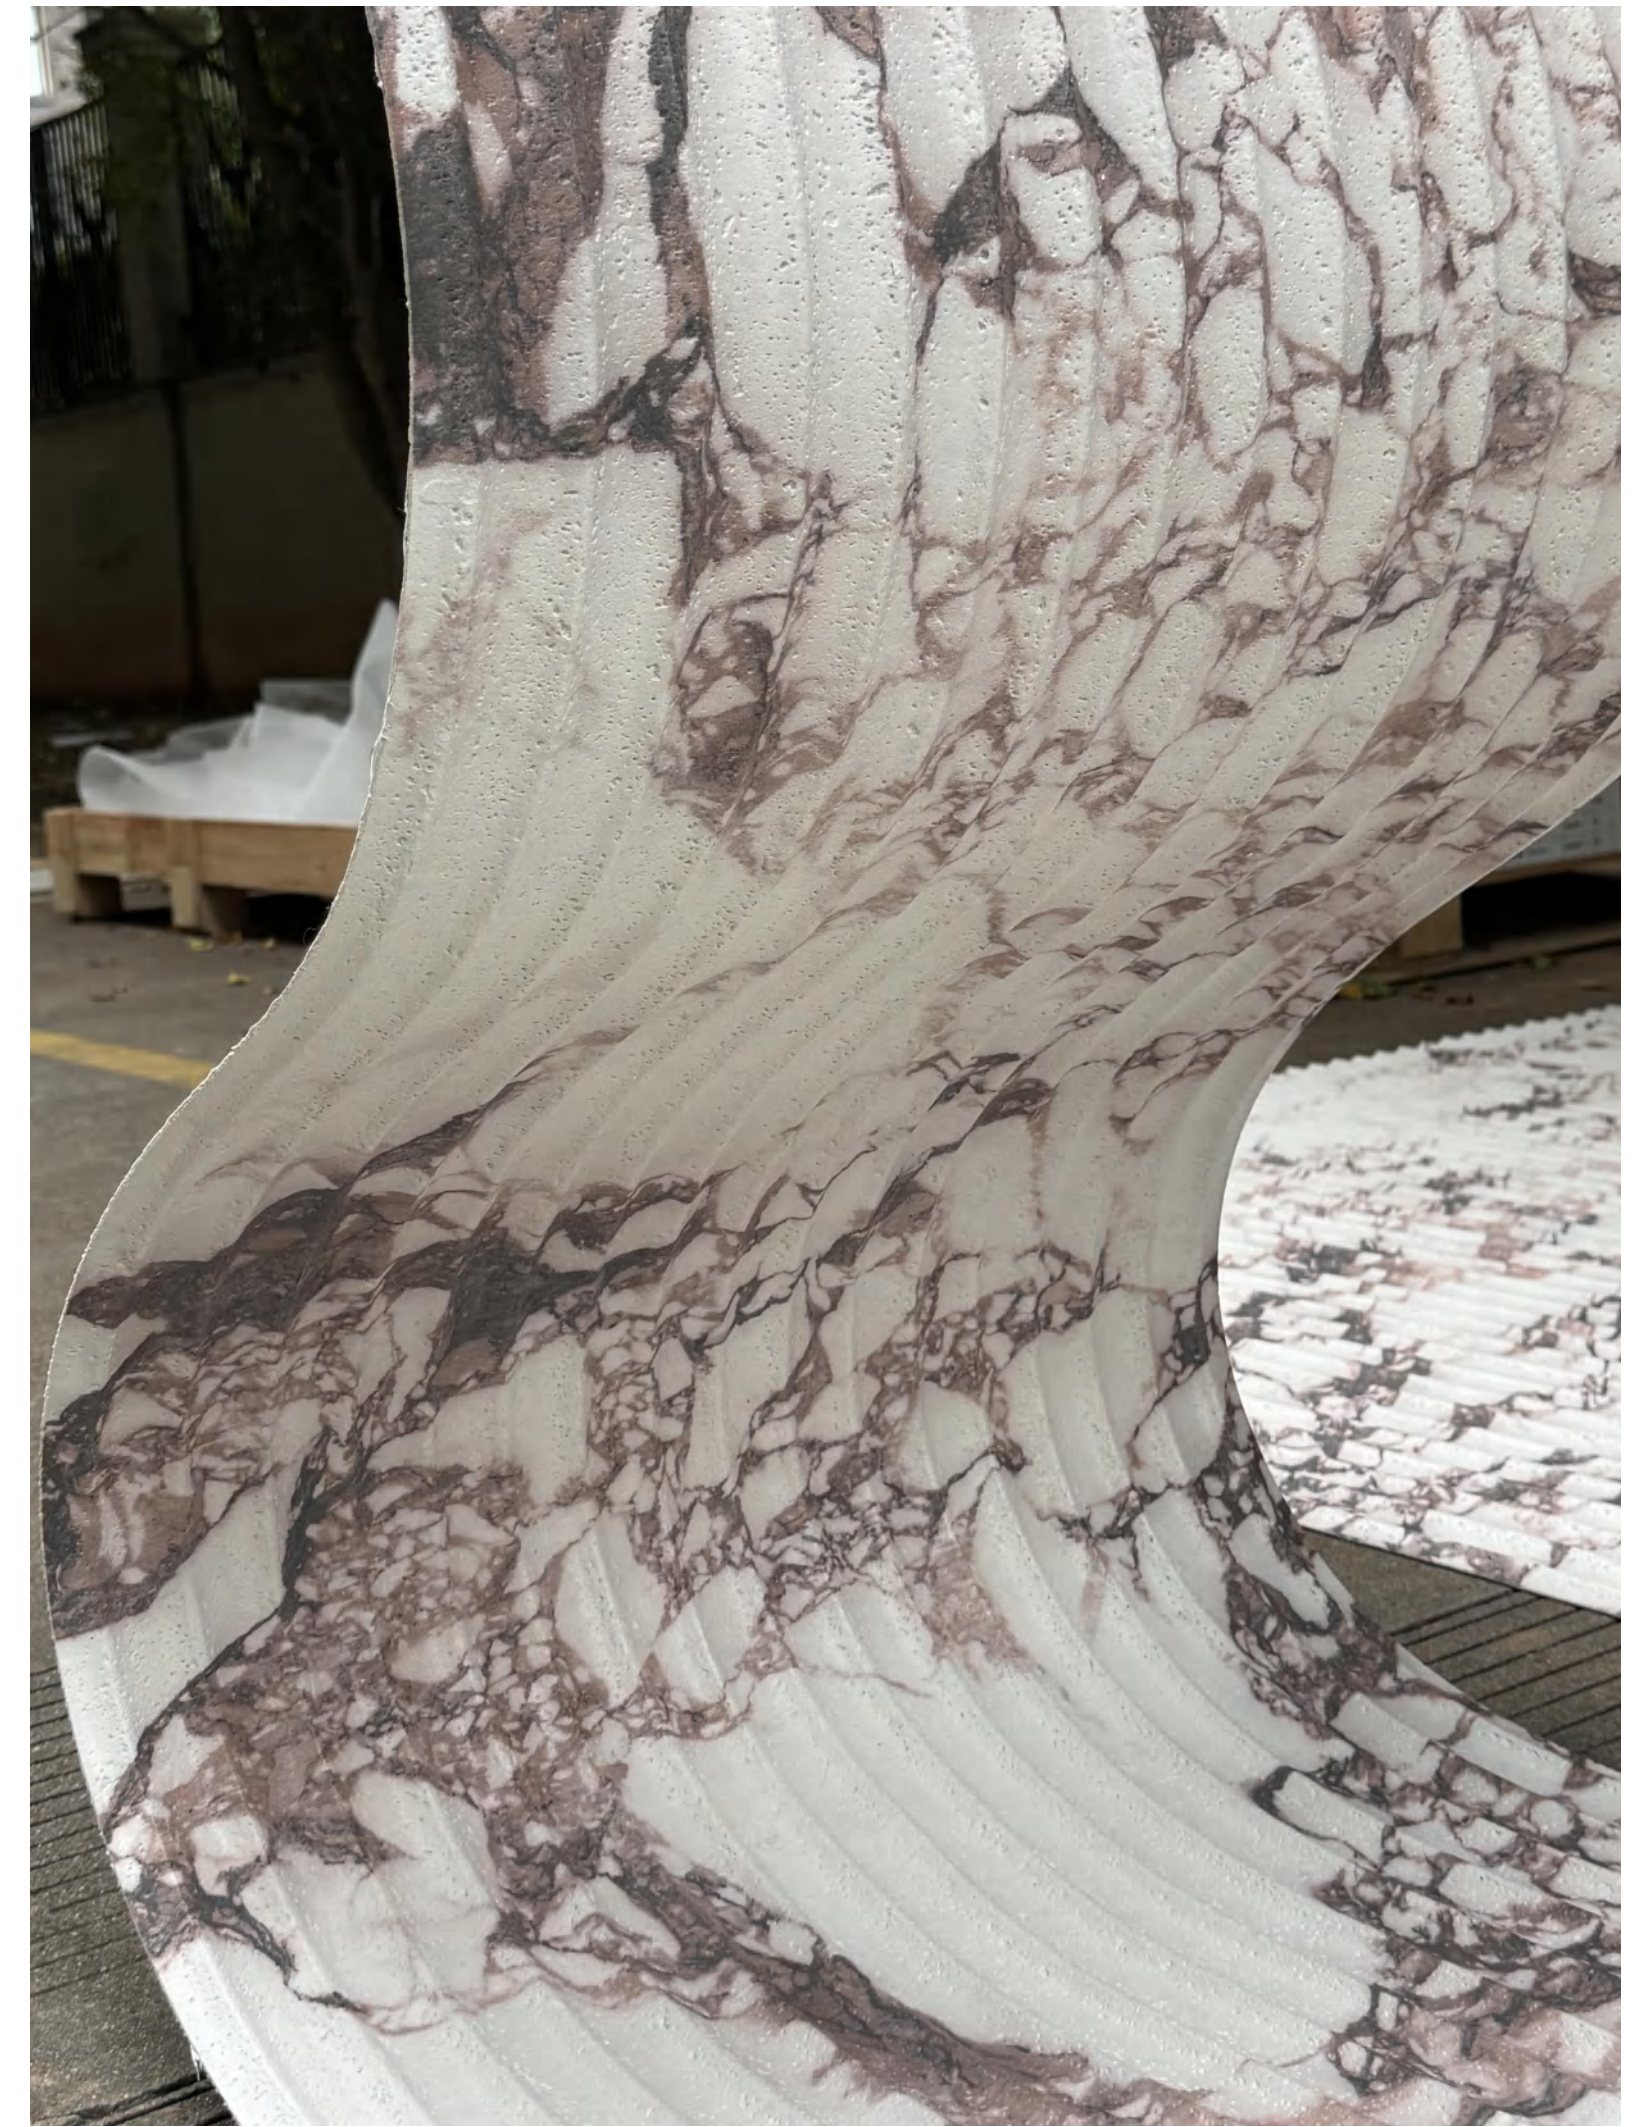

HOT

Marble Pillar Series

PRODUCT INFORMATION

Category
Pure soft stone

Thickness
3-5MM

Usable area
Wall/Background wall

Size: 3000*600/3000*1200MM

COLOUR

Bulgari Marble Pillar

Ando Marble Pillar

Dolomitic Marble Pillar

Bulgari Marble Pillar

SIZE : 3000*600

Bulgari Marble Pillar

SIZE: 3000*1200

Bulgari Marble Pillar

Ando Marble Pillar

SIZE: 3000*600

Ando Marble Pillar

Dolomitic Marble Pillar

SIZE: 3000*1200

Dolomitic Marble Pillar