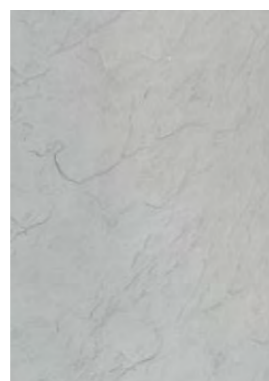

Grey

Beige

Slate

Category

Pure soft stone

Thickness

2.5-3.5MM

Usable area

Wall/Background wall

Size: 1200*600MM

Pure white

Beige

Light grey

Medium grey

Dark grey

Gradient yellow