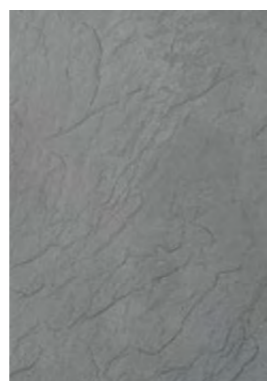

Grey

Beige

Slate

Category

Pure soft stone

Thickness

2.5-3.5MM

Usable area

Wall/Background wall

Size: 1200*600MM

Pure white

Beige

Light grey

Medium grey

Dark grey

Gradient yellow