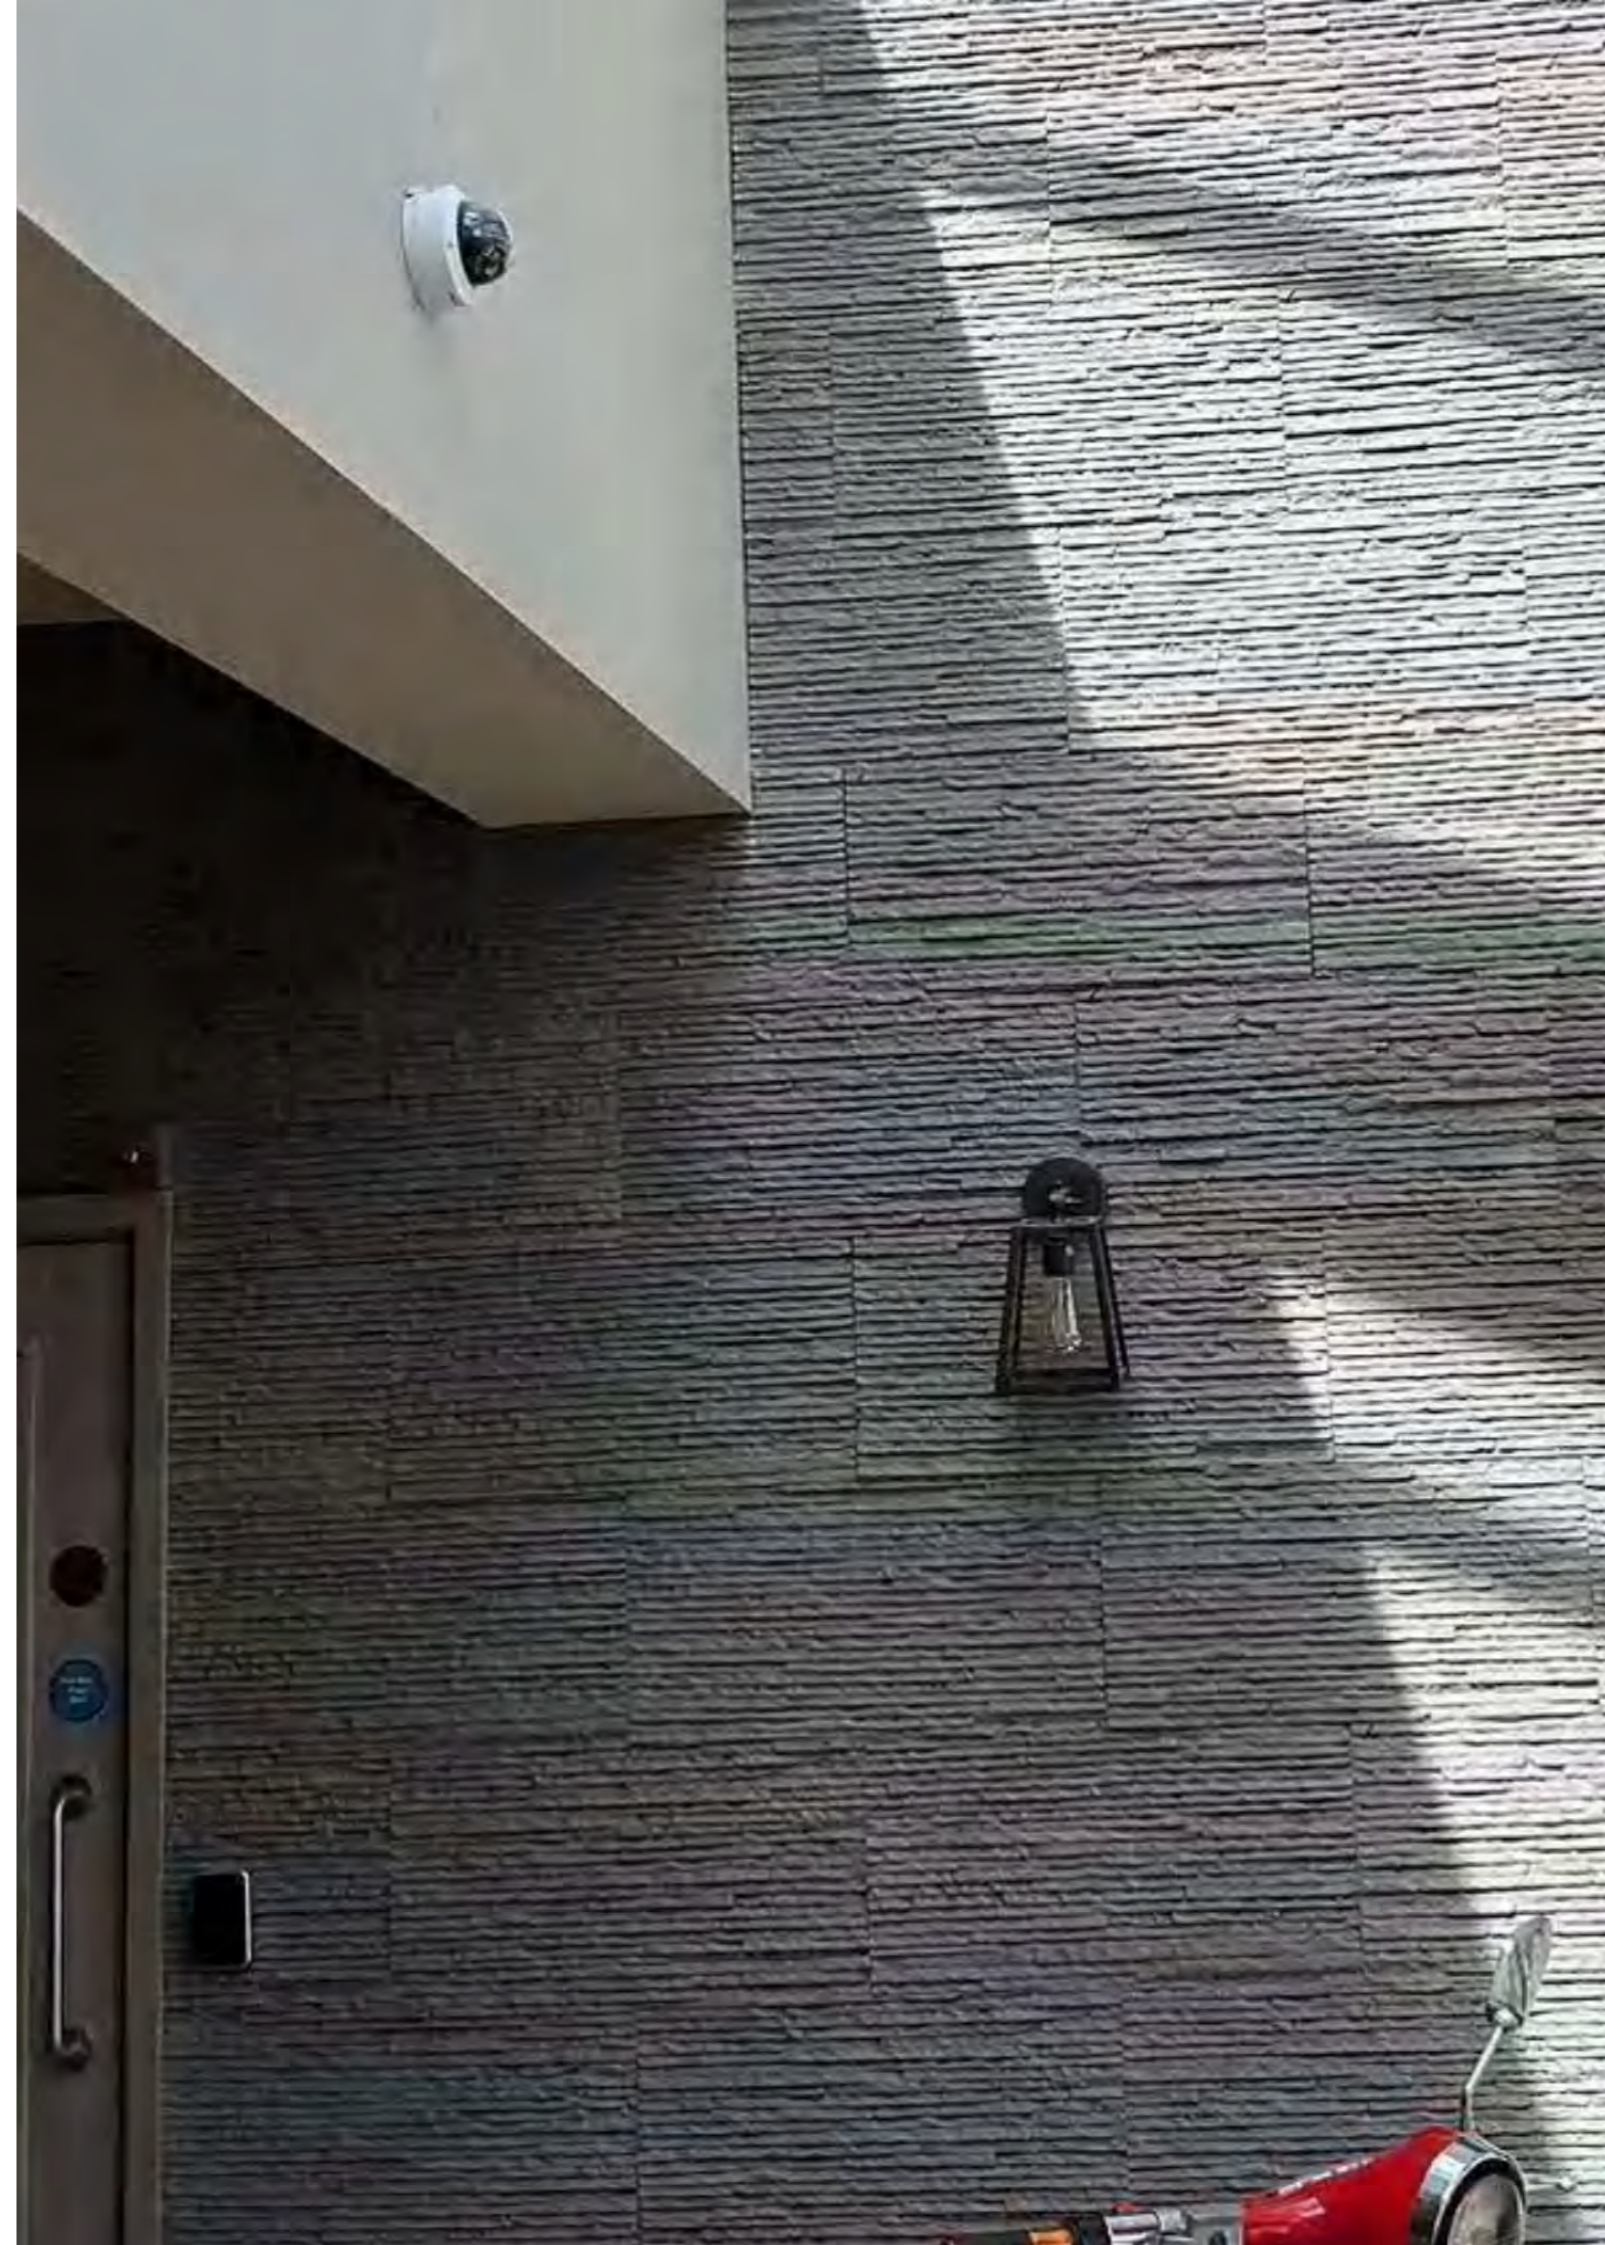

Usable area
Wall/Background wall

Size: 600*300MM

Beige

Light grey

Dark grey

Age Stone

Category
Pure soft stone

Thickness
3-5MM

Usable area
Wall/Background wall

Size: 1200*600MM

Beige

Medium grey

Dark grey

Khaki

Gradient yellow

Gradient grey