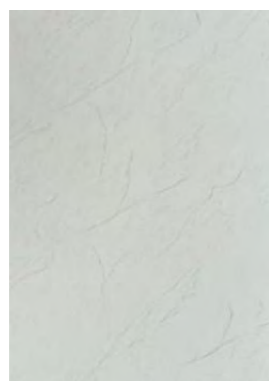

Beige

Morocco

Category
Pure soft stone

Thickness
3-5MM

Usable area
Wall/Background wall

Size: 1460*590MM

Jacinth

Khaki

Grey

Beige

Slate

Category

Pure soft stone

Thickness

2.5-3.5MM

Usable area

Wall/Background wall

Size: 1200*600MM

Pure white

Beige

Light grey

Medium grey

Dark grey

Gradient yellow