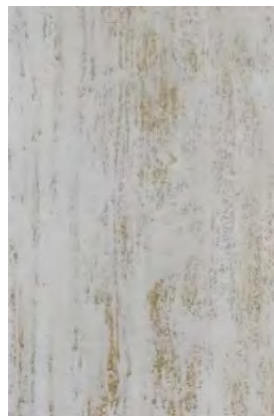

Thickness

2.5-4.5MM

Usable area

Wall/Background wall

Size: 1200*600MM

Pure white

Beige

Concrete

Gradient yellow

White Golden

Golden Grey

Gradient grey

Rough Granite

Category

Pure soft stone

Thickness