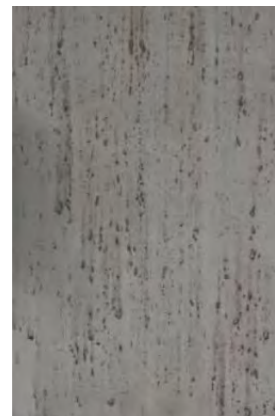

Golden Grey