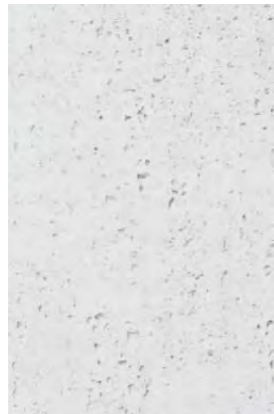

Size: 1500*600MM

Beige

Khaki

Jacinth

Grey

Travertine

Category

Pure soft stone

Thickness

2.5-4.5MM

Usable area

Wall/Background wall

Size: 1200*600MM

Pure white

Beige

Concrete