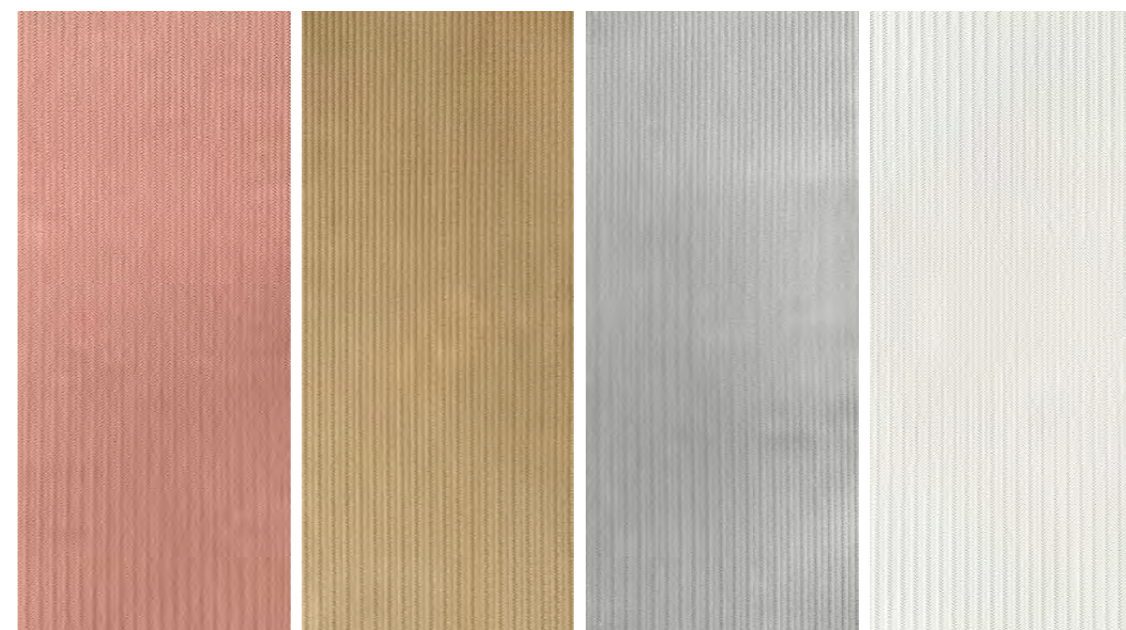

Woven

Category
Pure soft stone

Thickness
3-5MM

Usable area
Wall/Background wall

Size: 1460*590MM

Jacinth

Khaki

Grey

Beige