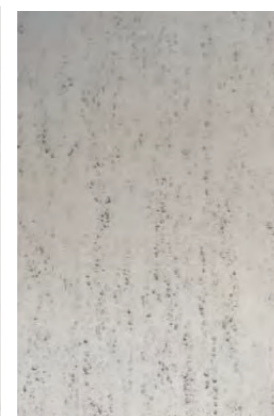

Gradient grey