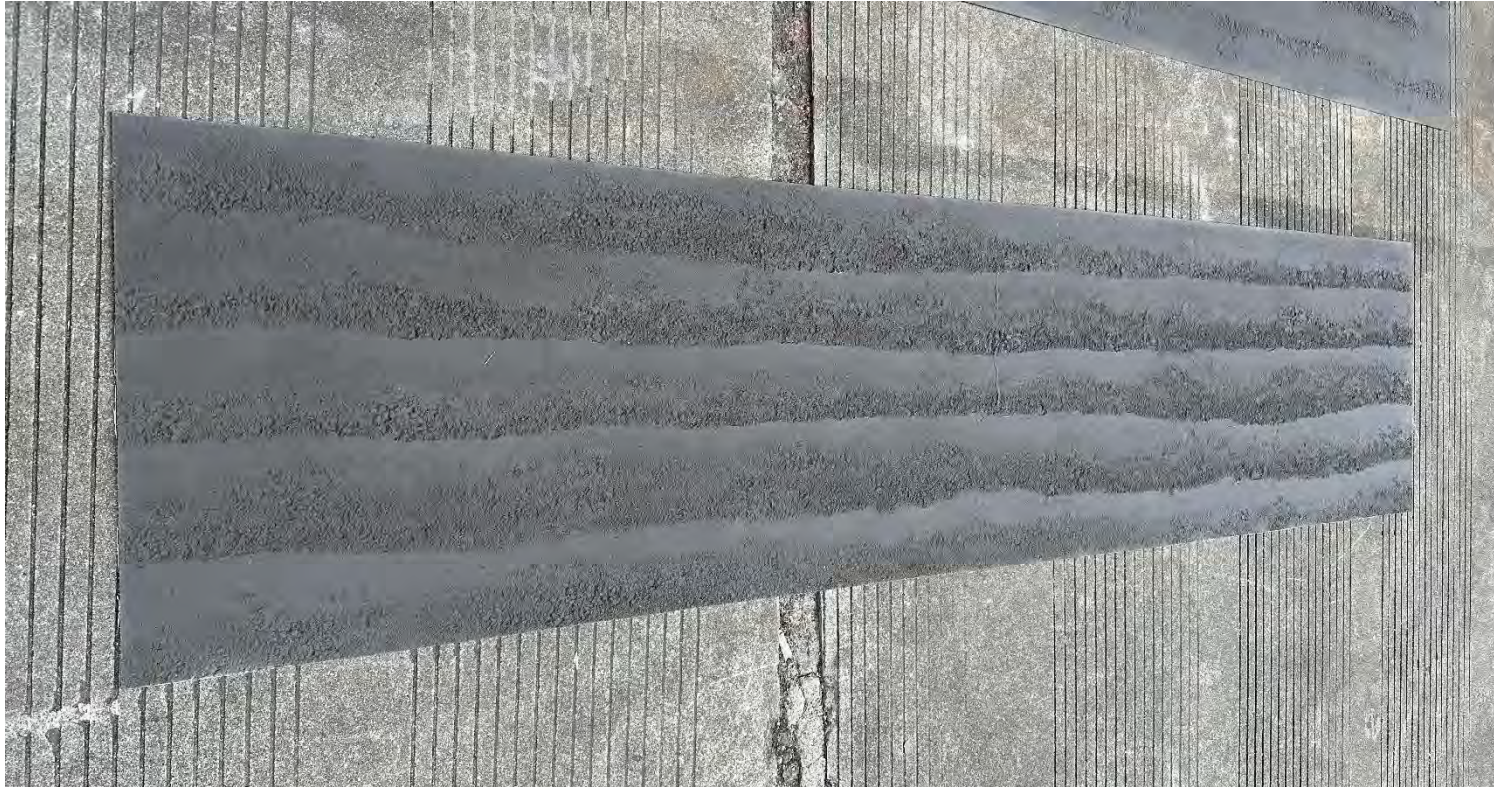

Rammed Earth slab (red, shade 122)

Rammed Earth Board (Watermelon red - 121)

Comparison: Rammed Earth Slab - Earth Red and Watermelon Red

Rammed Earth (light yellow - 053B)

Rammed Earth Board Yellow 056B

Comparison: Rammed Earth earthy yellow and light yellow

Rammed Earth (gray-white - 030)

Rammed Earth (light-gray - 031)

Rammed Earth (light-gray 031B)

Rammed Earth (dark-Gray - 043)

Comparison: Rammed Earth light gray 031B and dark gray 043

Rammed Earth (beige - 052)

Rammed Earth (three-colors gradient - 101)

2400mm

580mm

3mm