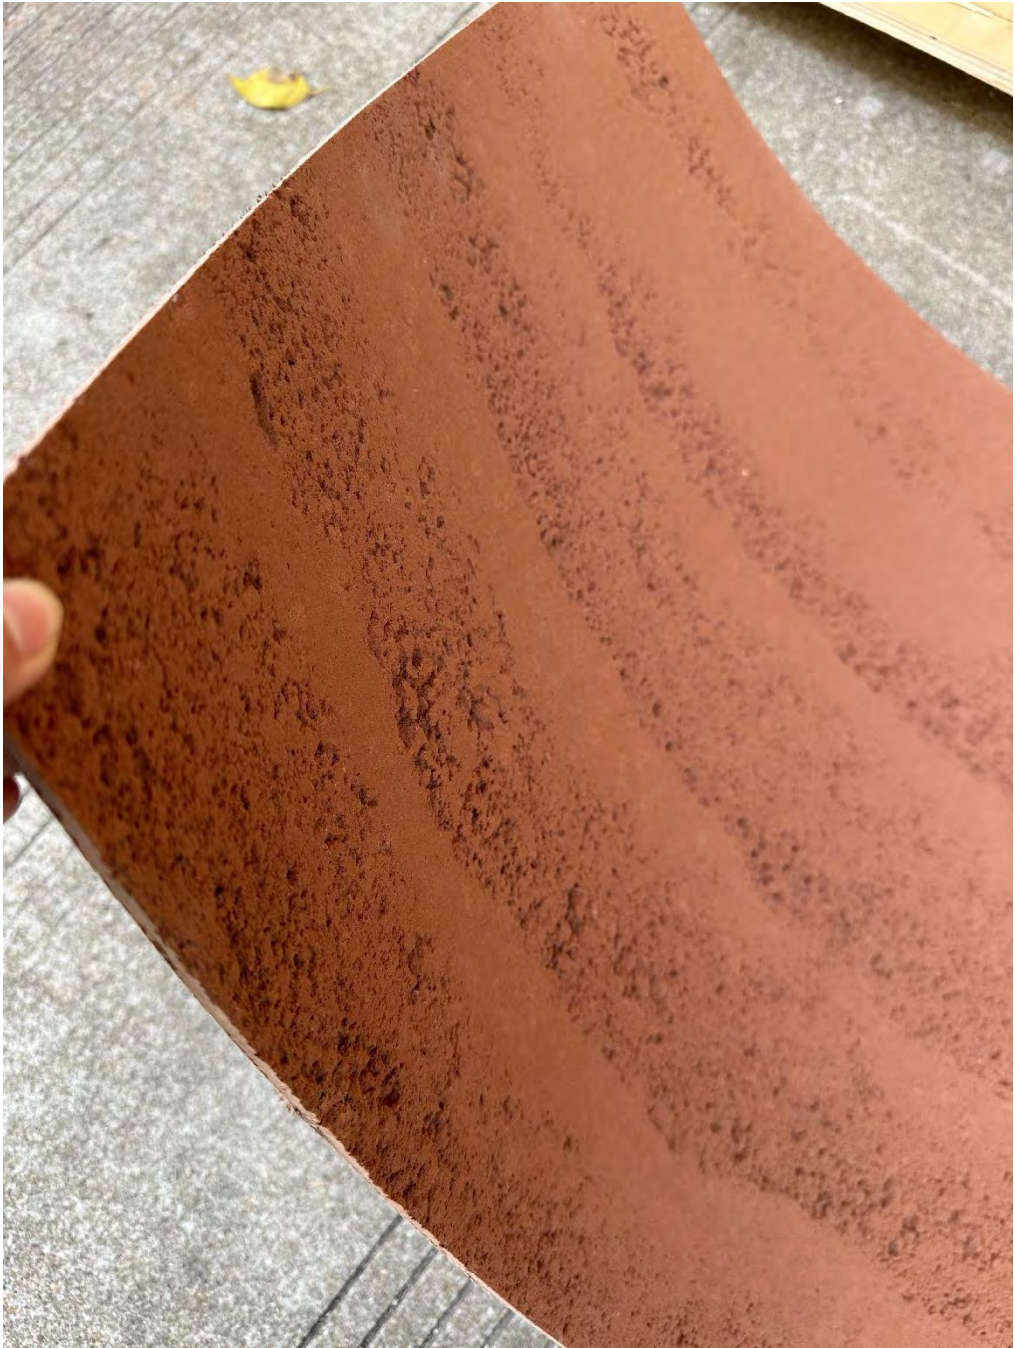

Rammed Earth slab (red, shade 122)

Rammed Earth Board (Watermelon red - 121)

Comparison: Rammed Earth Slab - Earth Red and Watermelon Red

Rammed Earth (light yellow - 053B)

Rammed Earth Board Yellow 056B

Comparison: Rammed Earth earthy yellow and light yellow

Rammed Earth (gray-white - 030)

Rammed Earth (light-gray - 031)

Rammed Earth (light-gray 031B)

Rammed Earth (dark-Gray - 043)

Comparison: Rammed Earth light gray 031B and dark gray 043

Rammed Earth (beige - 052)

Rammed Earth (three-colors gradient - 101)

2400mm

580mm

3mm