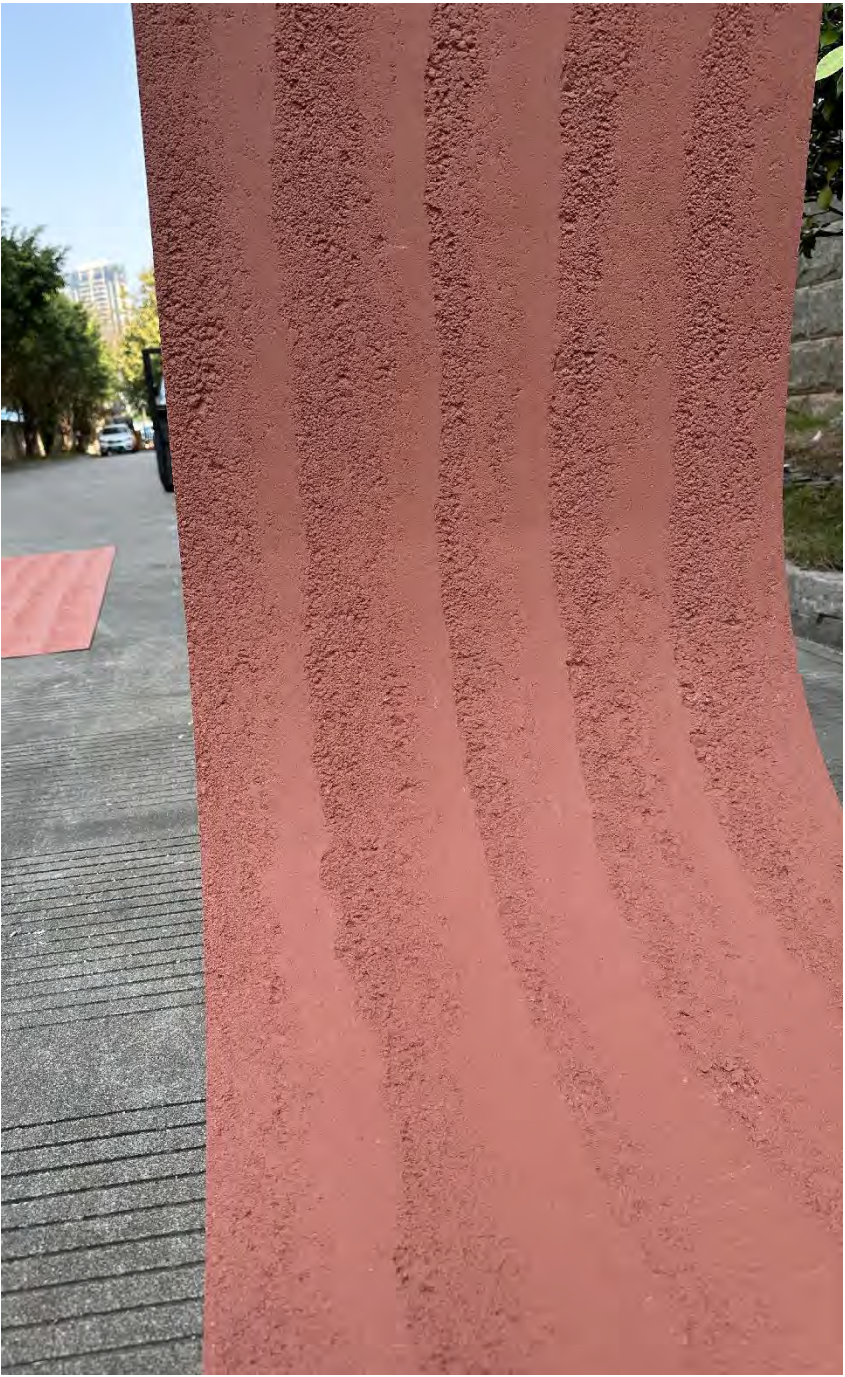

Rammed Earth slab (red, shade 122)

Rammed Earth Board (Watermelon red - 121)

Comparison: Rammed Earth Slab - Earth Red and Watermelon Red

Rammed Earth (light yellow - 053B)

Rammed Earth Board Yellow 056B

Comparison: Rammed Earth earthy yellow and light yellow

Rammed Earth (gray-white - 030)

Rammed Earth (light-gray - 031)

Rammed Earth (light-gray 031B)

Rammed Earth (dark-Gray - 043)

Comparison: Rammed Earth light gray 031B and dark gray 043

Rammed Earth (beige - 052)

Rammed Earth (three-colors gradient - 101)

2400mm

580mm

3mm