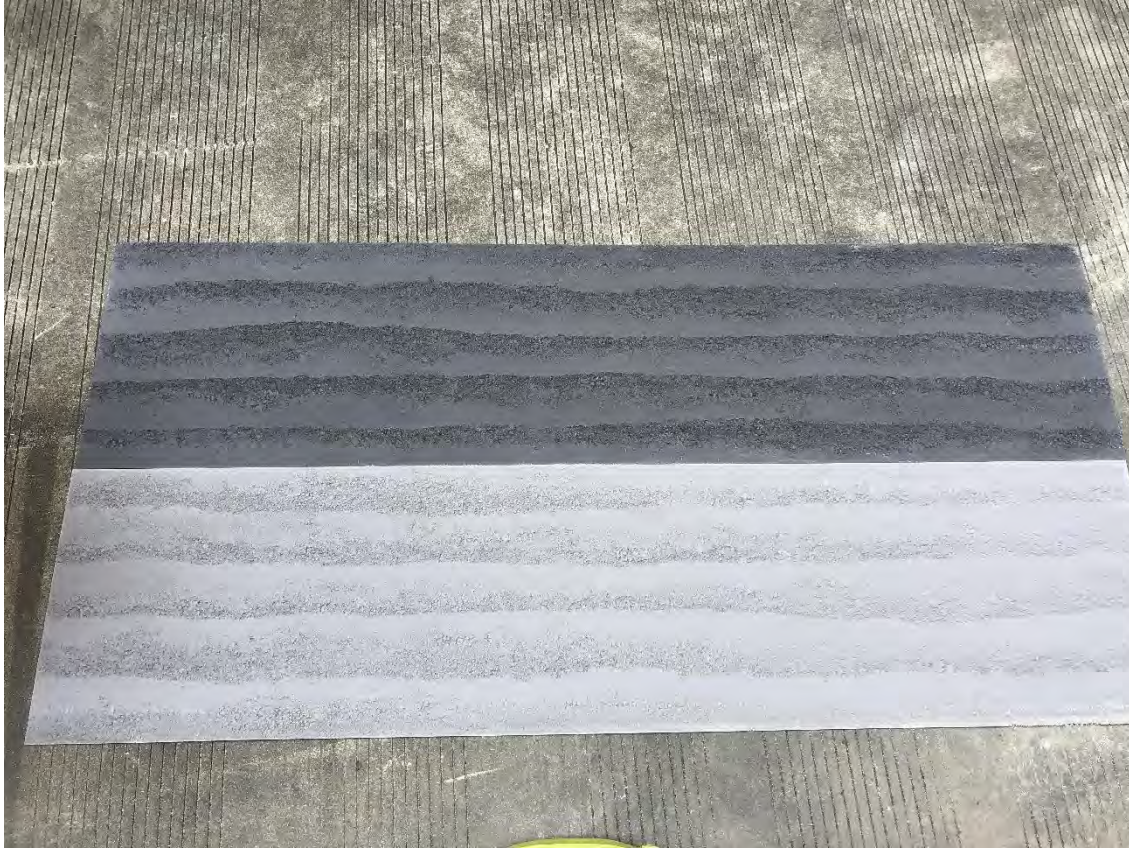

Rammed Earth slab (red, shade 122)

Rammed Earth Board (Watermelon red - 121)

Comparison: Rammed Earth Slab - Earth Red and Watermelon Red

Rammed Earth (light yellow - 053B)

Rammed Earth Board Yellow 056B

Comparison: Rammed Earth earthy yellow and light yellow

Rammed Earth (gray-white - 030)

Rammed Earth (light-gray - 031)

Rammed Earth (light-gray 031B)

Rammed Earth (dark-Gray - 043)

Comparison: Rammed Earth light gray 031B and dark gray 043

Rammed Earth (beige - 052)

Rammed Earth (three-colors gradient - 101)

2400mm

580mm

3mm