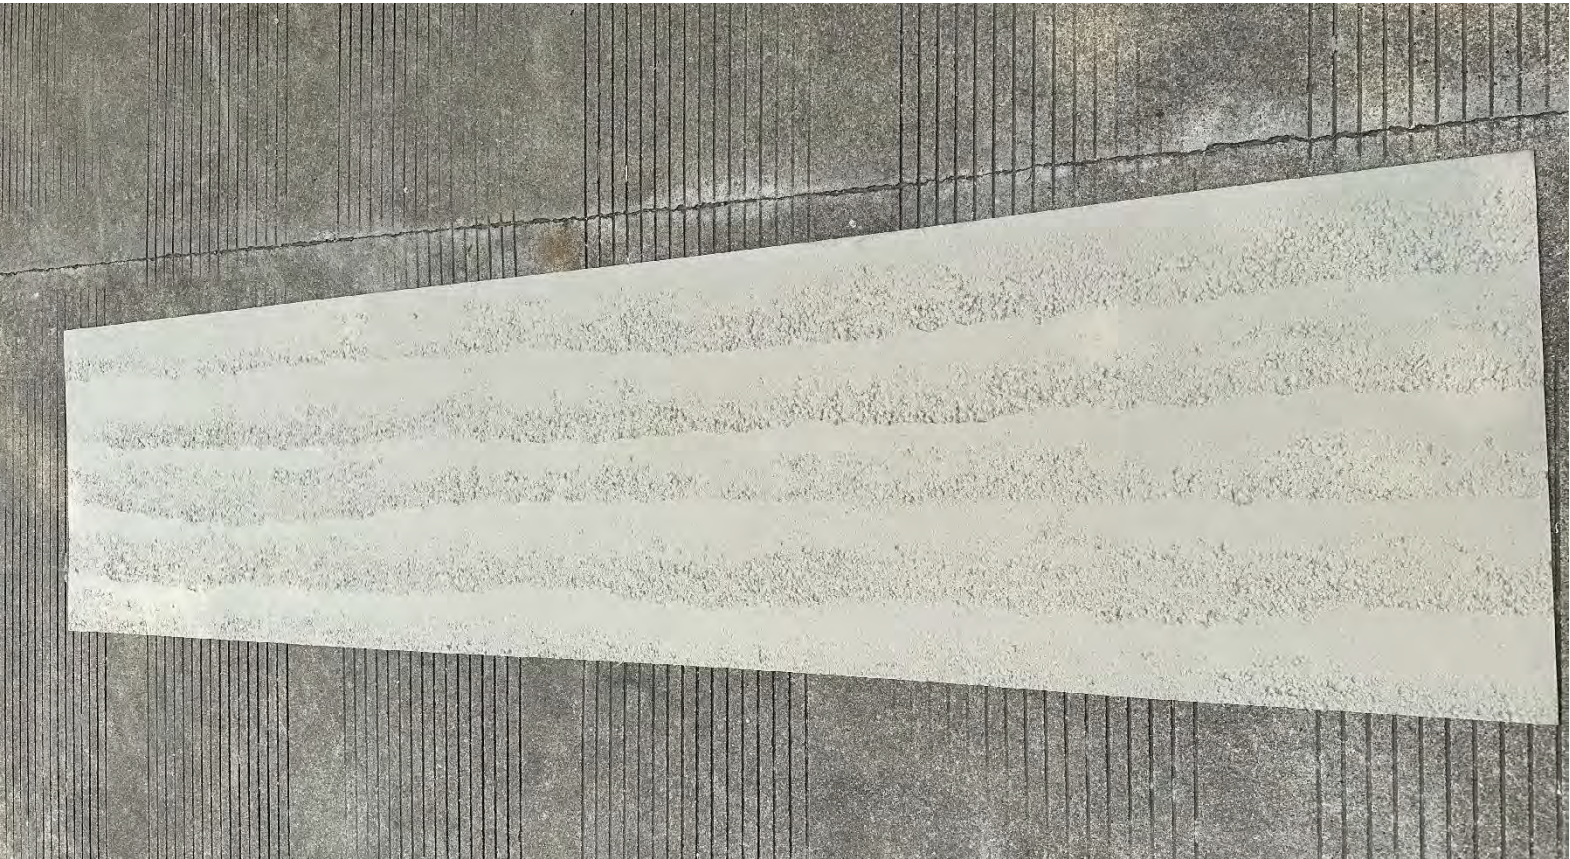

Rammed Earth slab (red, shade 122)

Rammed Earth Board (Watermelon red - 121)

Comparison: Rammed Earth Slab - Earth Red and Watermelon Red

Rammed Earth (light yellow - 053B)

Rammed Earth Board Yellow 056B

Comparison: Rammed Earth earthy yellow and light yellow

Rammed Earth (gray-white - 030)

Rammed Earth (light-gray - 031)

Rammed Earth (light-gray 031B)

Rammed Earth (dark-Gray - 043)

Comparison: Rammed Earth light gray 031B and dark gray 043

Rammed Earth (beige - 052)

Rammed Earth (three-colors gradient - 101)

2400mm

580mm

3mm