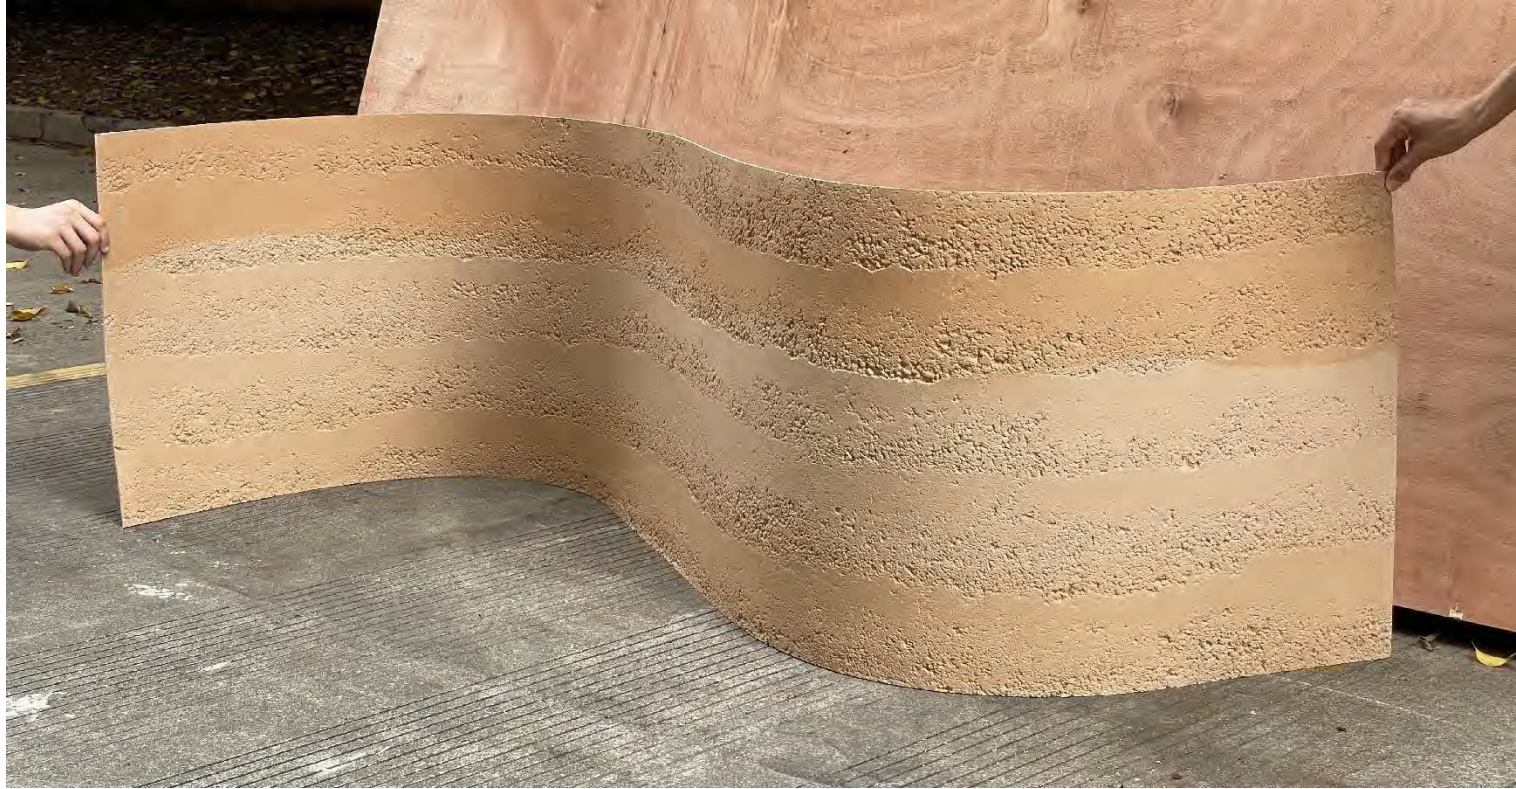

Rammed Earth slab (red, shade 122)

Rammed Earth Board (Watermelon red - 121)

Comparison: Rammed Earth Slab - Earth Red and Watermelon Red

Rammed Earth (light yellow - 053B)

Rammed Earth Board Yellow 056B

Comparison: Rammed Earth earthy yellow and light yellow

Rammed Earth (gray-white - 030)

Rammed Earth (light-gray - 031)

Rammed Earth (light-gray 031B)

Rammed Earth (dark-Gray - 043)

Comparison: Rammed Earth light gray 031B and dark gray 043

Rammed Earth (beige - 052)

Rammed Earth (three-colors gradient - 101)

2400mm

580mm

3mm